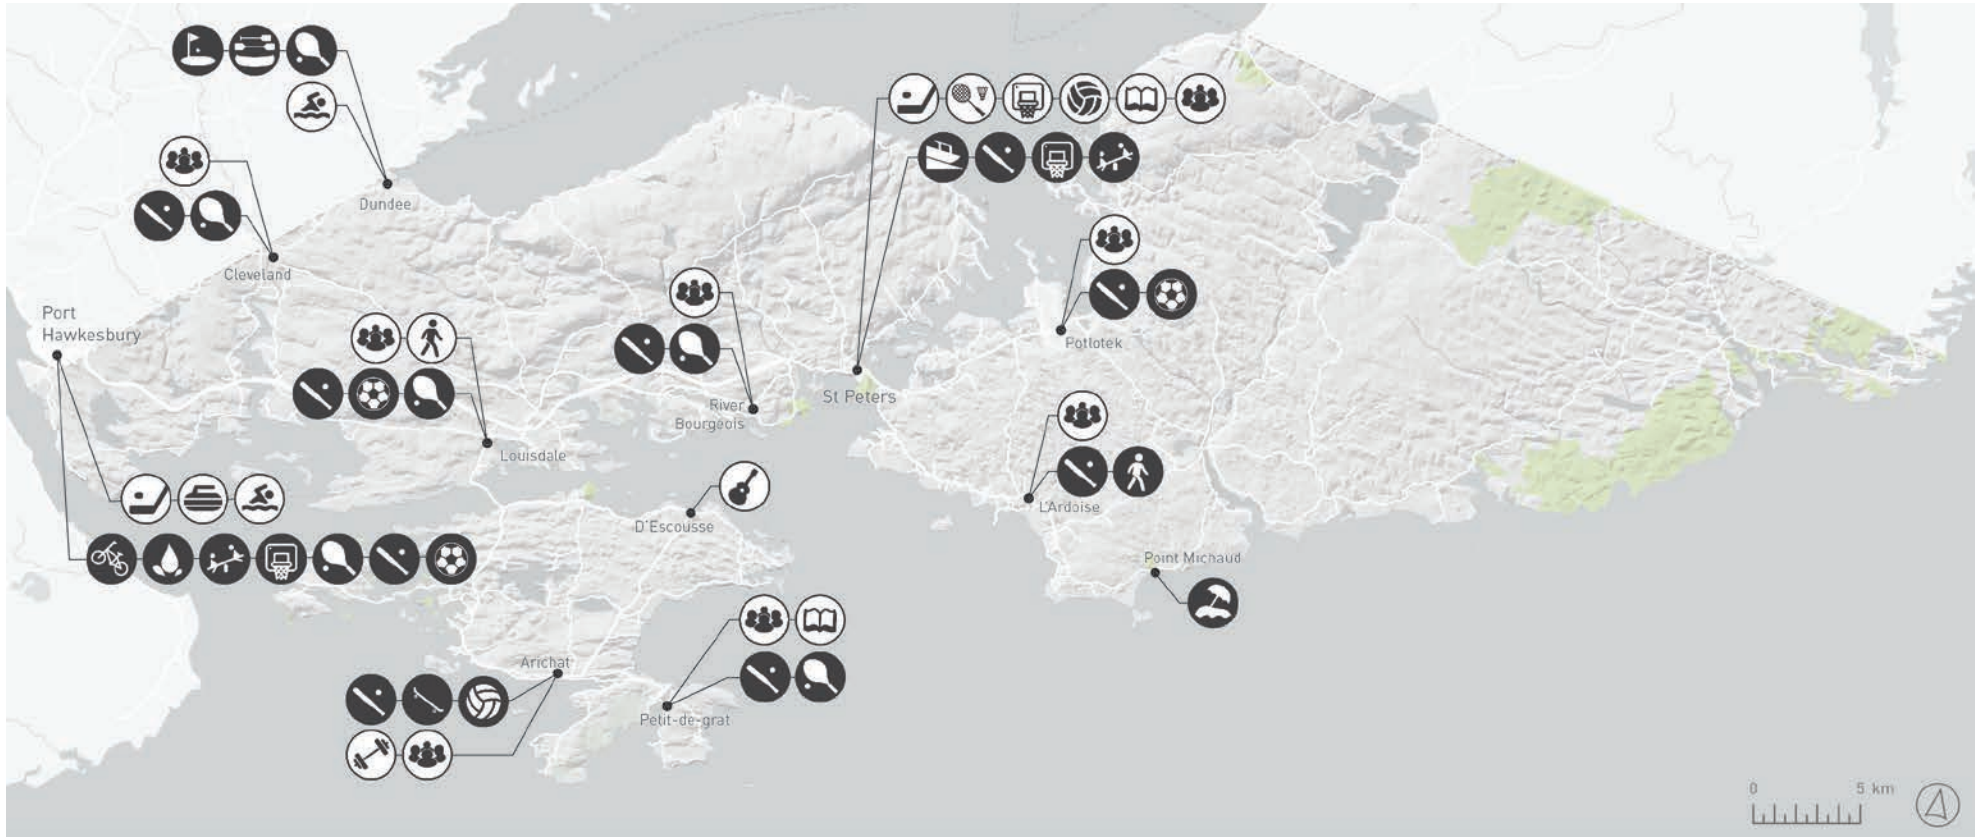

Facility Name	Location	Facility Type
 River Bourgeois Tennis Courts	River Bourgeois	Tennis Court
 East Richmond Education Centre	St. Peter's	Badminton
 St. Peter's Baseball Field	St. Peter's	Baseball Field
 East Richmond Education Centre	St. Peter's	Basketball
 St. Peter's Basketball Nets	St. Peter's	Basketball Court
 St. Peter's Lions Club Community Hall	St. Peter's	Community Hall
 Eastern Counties Regional Library - St Peter's Branch	St. Peter's	Library
 St. Peter's Lions Club Marina	St. Peter's	Marina
 St. Peter's Playground	St. Peter's	Playground
 East Richmond Education Centre	St. Peter's	Volleyball
 East Richmond Education Centre	St. Peter's	Walking/ Running Track
 Point Michaud Beach	Point Michaud	Beach
 Potlotek Community Baseball Field	Potlotek	Baseball Field
 Mi'kmawey School Baseball Field	Potlotek	Baseball Field
 Potlotek Community Hall (St. Kateri's Church)	Potlotek	Community Centre
 Potlotek Community Multi Purpose Field	Potlotek	Soccer Field
 Potlotek Walking Track	Potlotek	Walking/Running Track